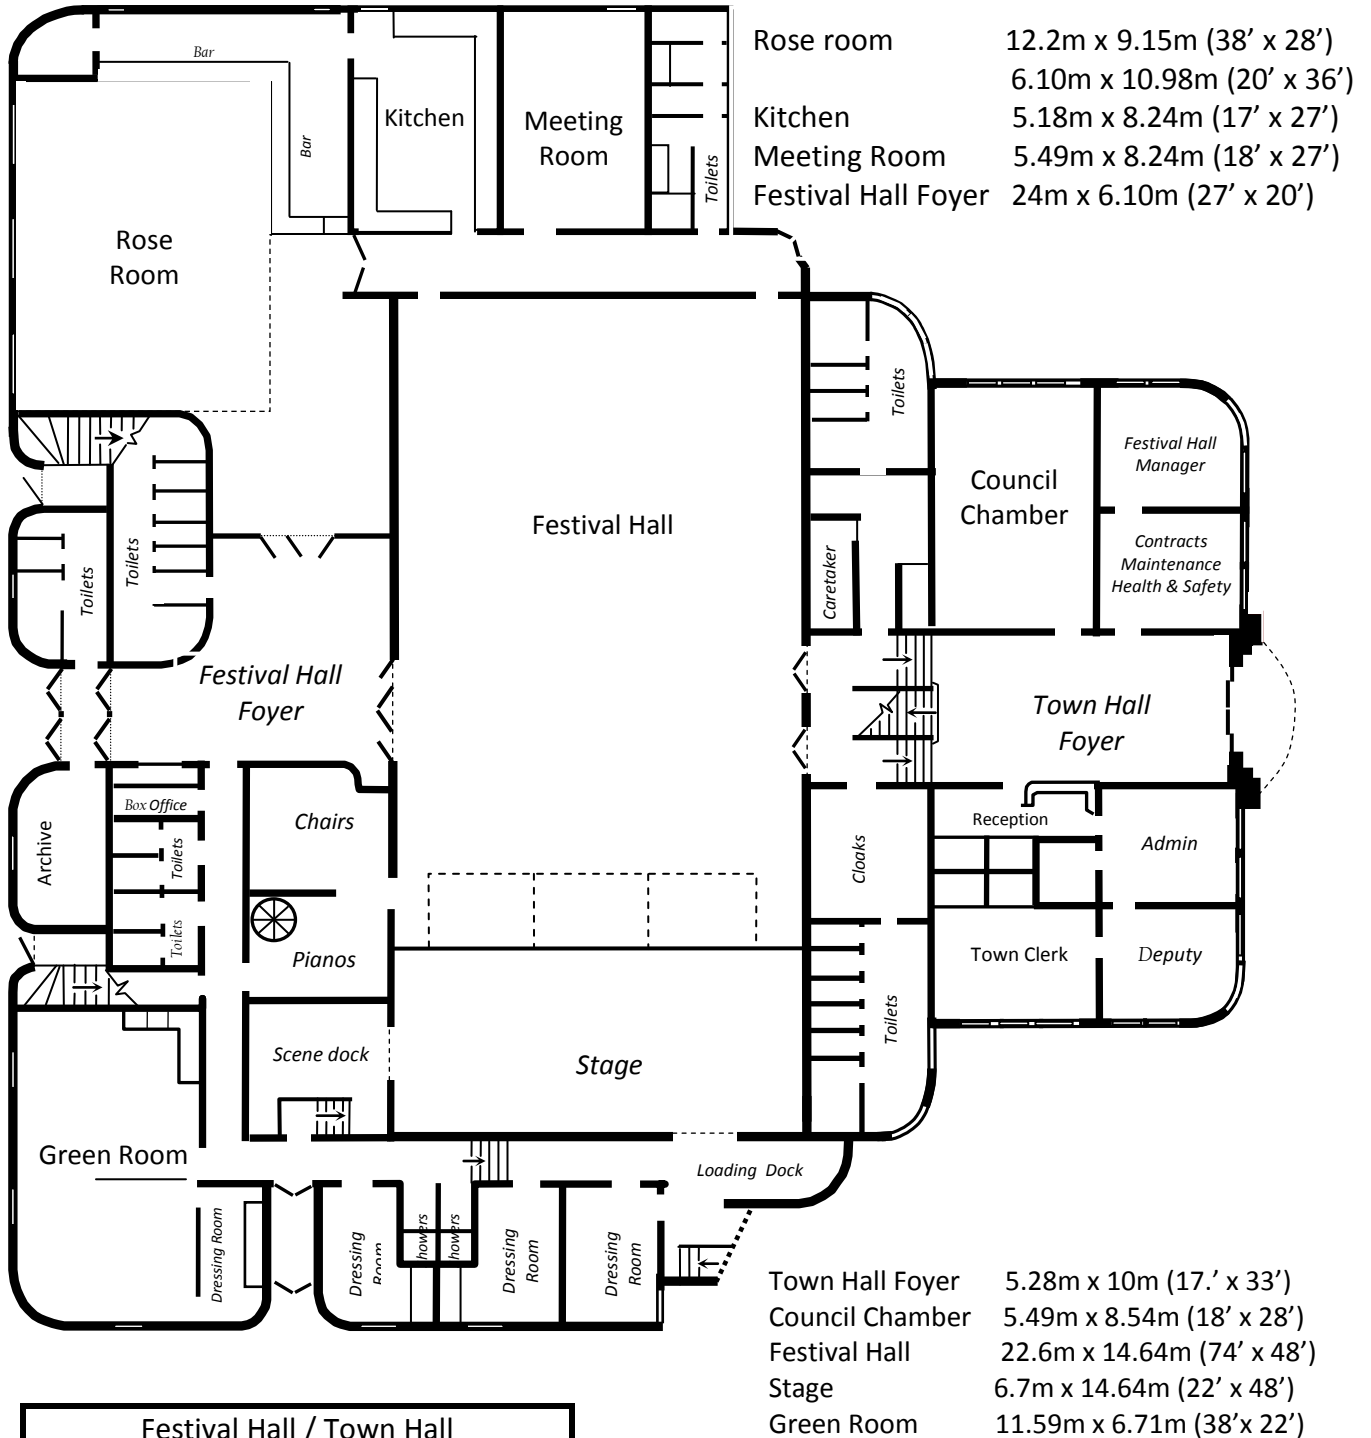

Town and Festival Hall Ground floor plan

Festival Hall / Town Hall		
Heath Road, Petersfield, Hants, GU31 4EA		
Scale. 1:250	P. R. Jones. MCO	02 / 08 / 2005
Petersfield Town Council		